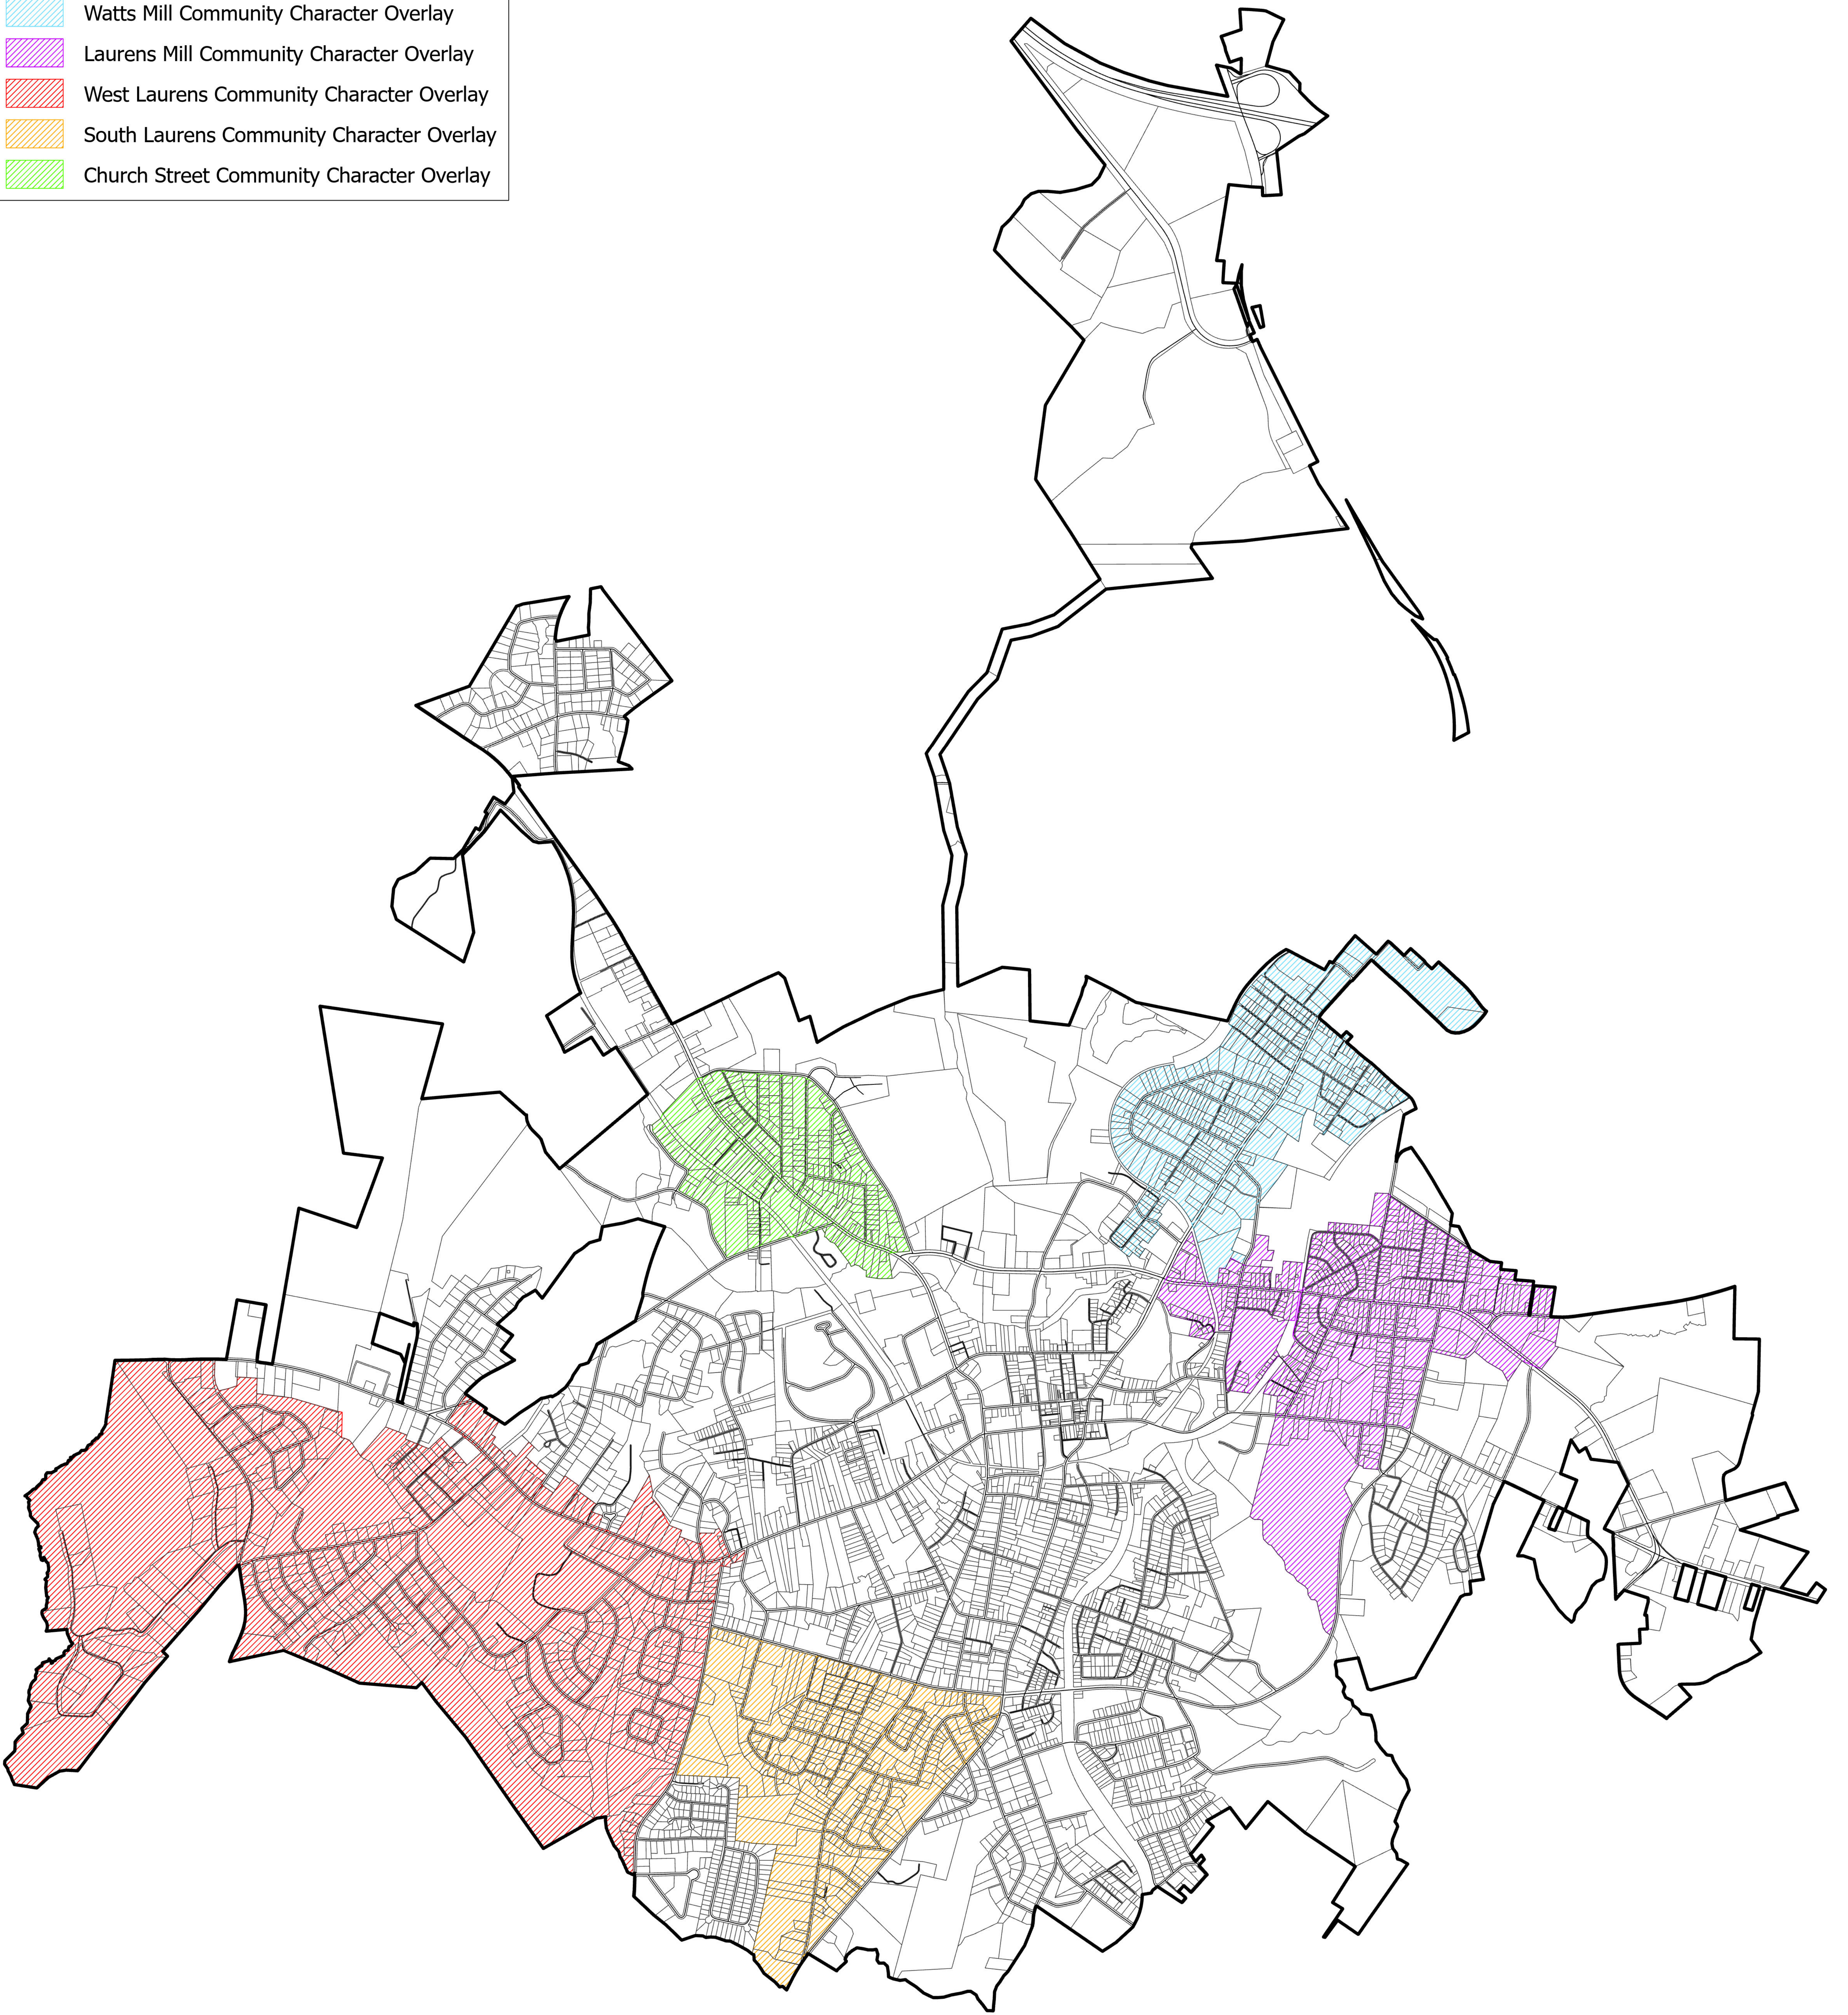

Community Character Overlay Districts

-  City of Laurens
-  Watts Mill Community Character Overlay
-  Laurens Mill Community Character Overlay
-  West Laurens Community Character Overlay
-  South Laurens Community Character Overlay
-  Church Street Community Character Overlay